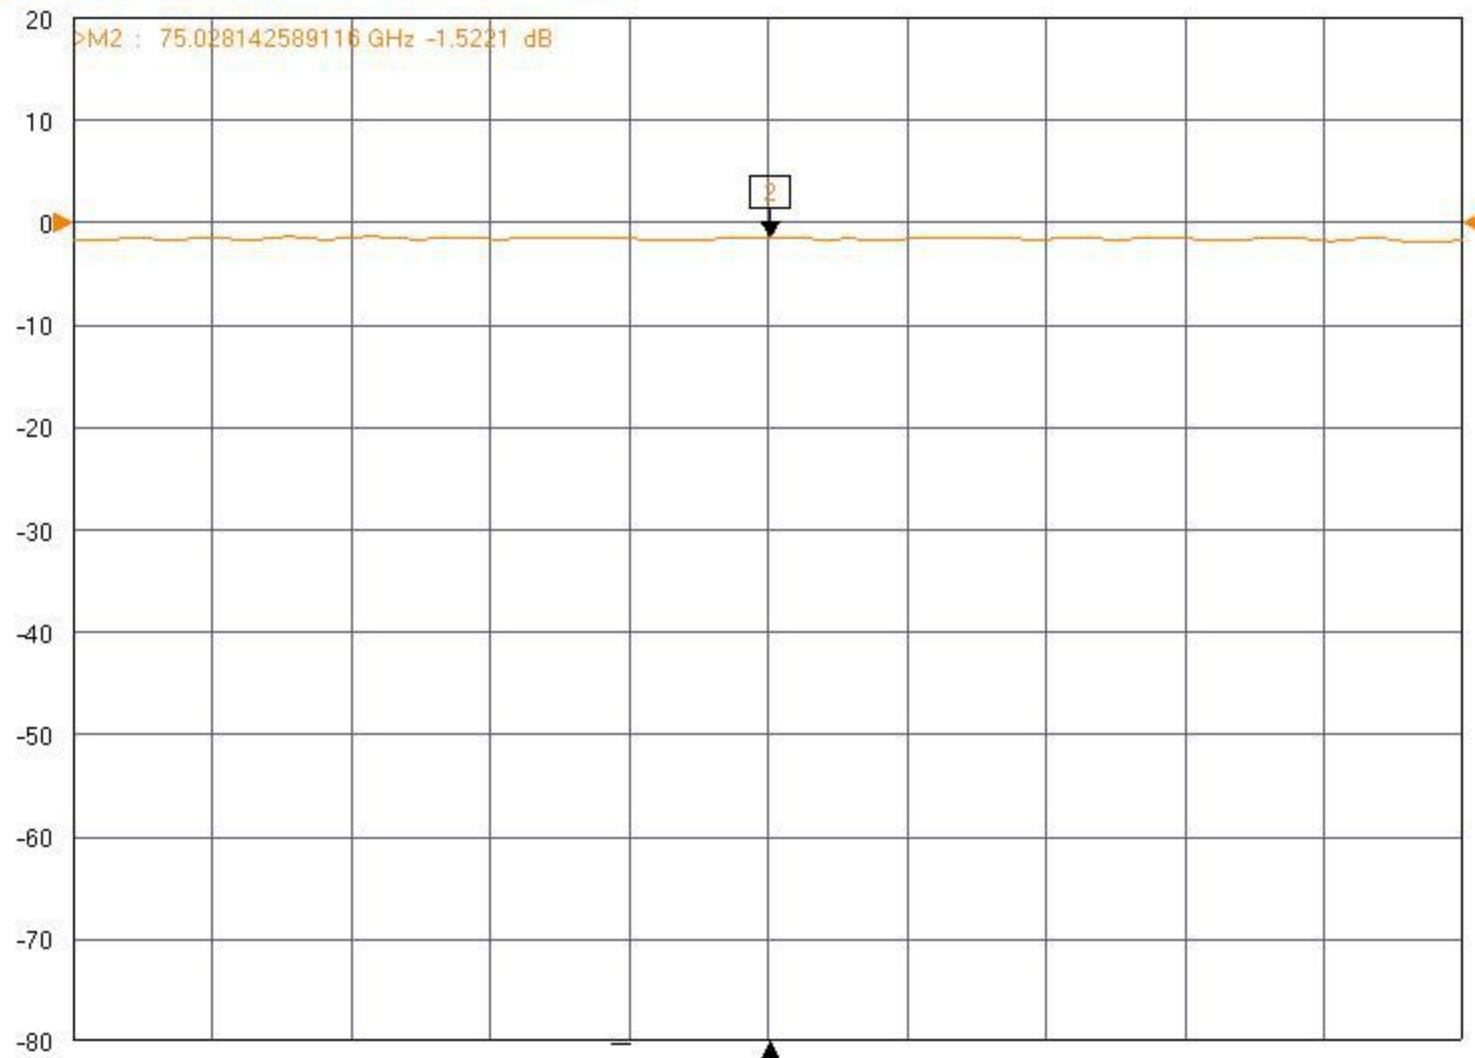

▶ Tr1 S21 Trans LogM RefLvl: 0 dB Res: 10 dB/Div

▶ **Tr1** [D/M] S21 Trans LogM RefLvl: 0 dB Res: 10 dB/Div

▶ **Tr1** [D/M] S21 Trans LogM RefLvl: 0 dB Res: 10 dB/Div

▶ Tr1 [D/M] S21 Trans LogM RefLvl: 0 dB Res: 10 dB/Div

▶ Tr1 S21 Trans LogM RefLvl: 0 dB Res: 10 dB/Div

▶ **Tr1** [D/M] S21 Trans LogM RefLvl: 0 dB Res: 10 dB/Div